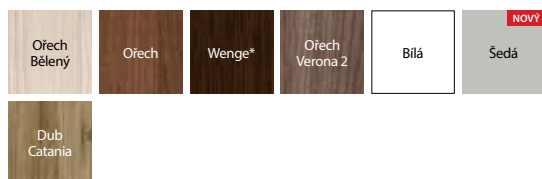

DEKORY

Fólie Portadecor ★★★★★

* do vyčerpání zásob